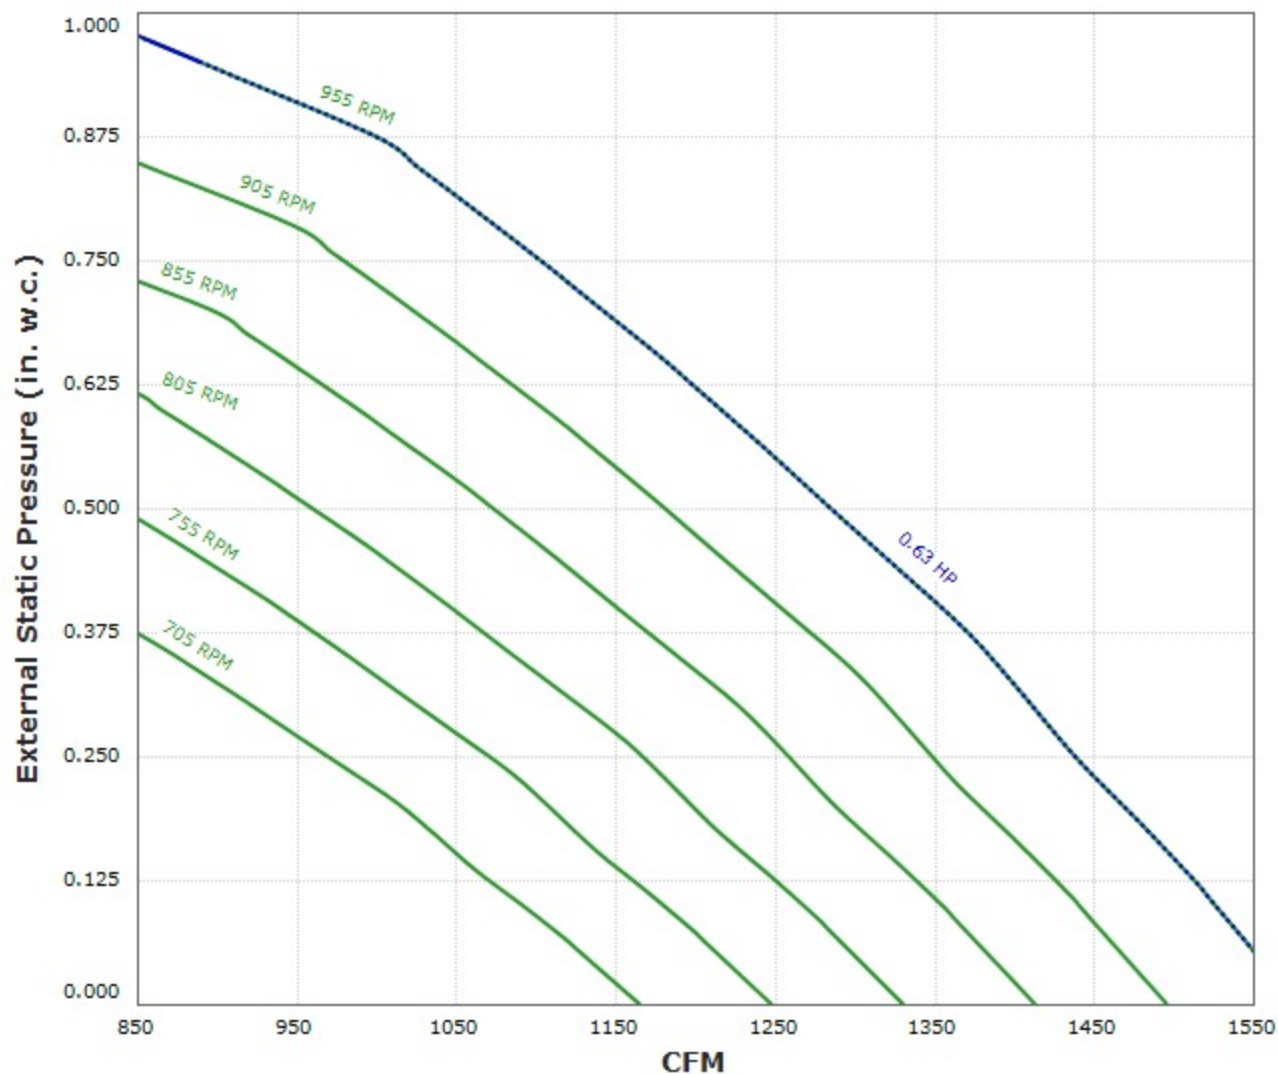

CFA1500RA Performance Curve

Max Sizeable RPM = 955 RPM. Curve shown extended beyond this point for reference only.

Motor Broan 468 W, 120V has an rpm range of 573 to 955.

Performance shown is certified for Installation Type B: Free inlet, Ducted outlet. Performance ratings include the effects of inlet grille and backdraft damper in the airstream. Speed (RPM) shown is nominal. Performance is based on actual speed of test.